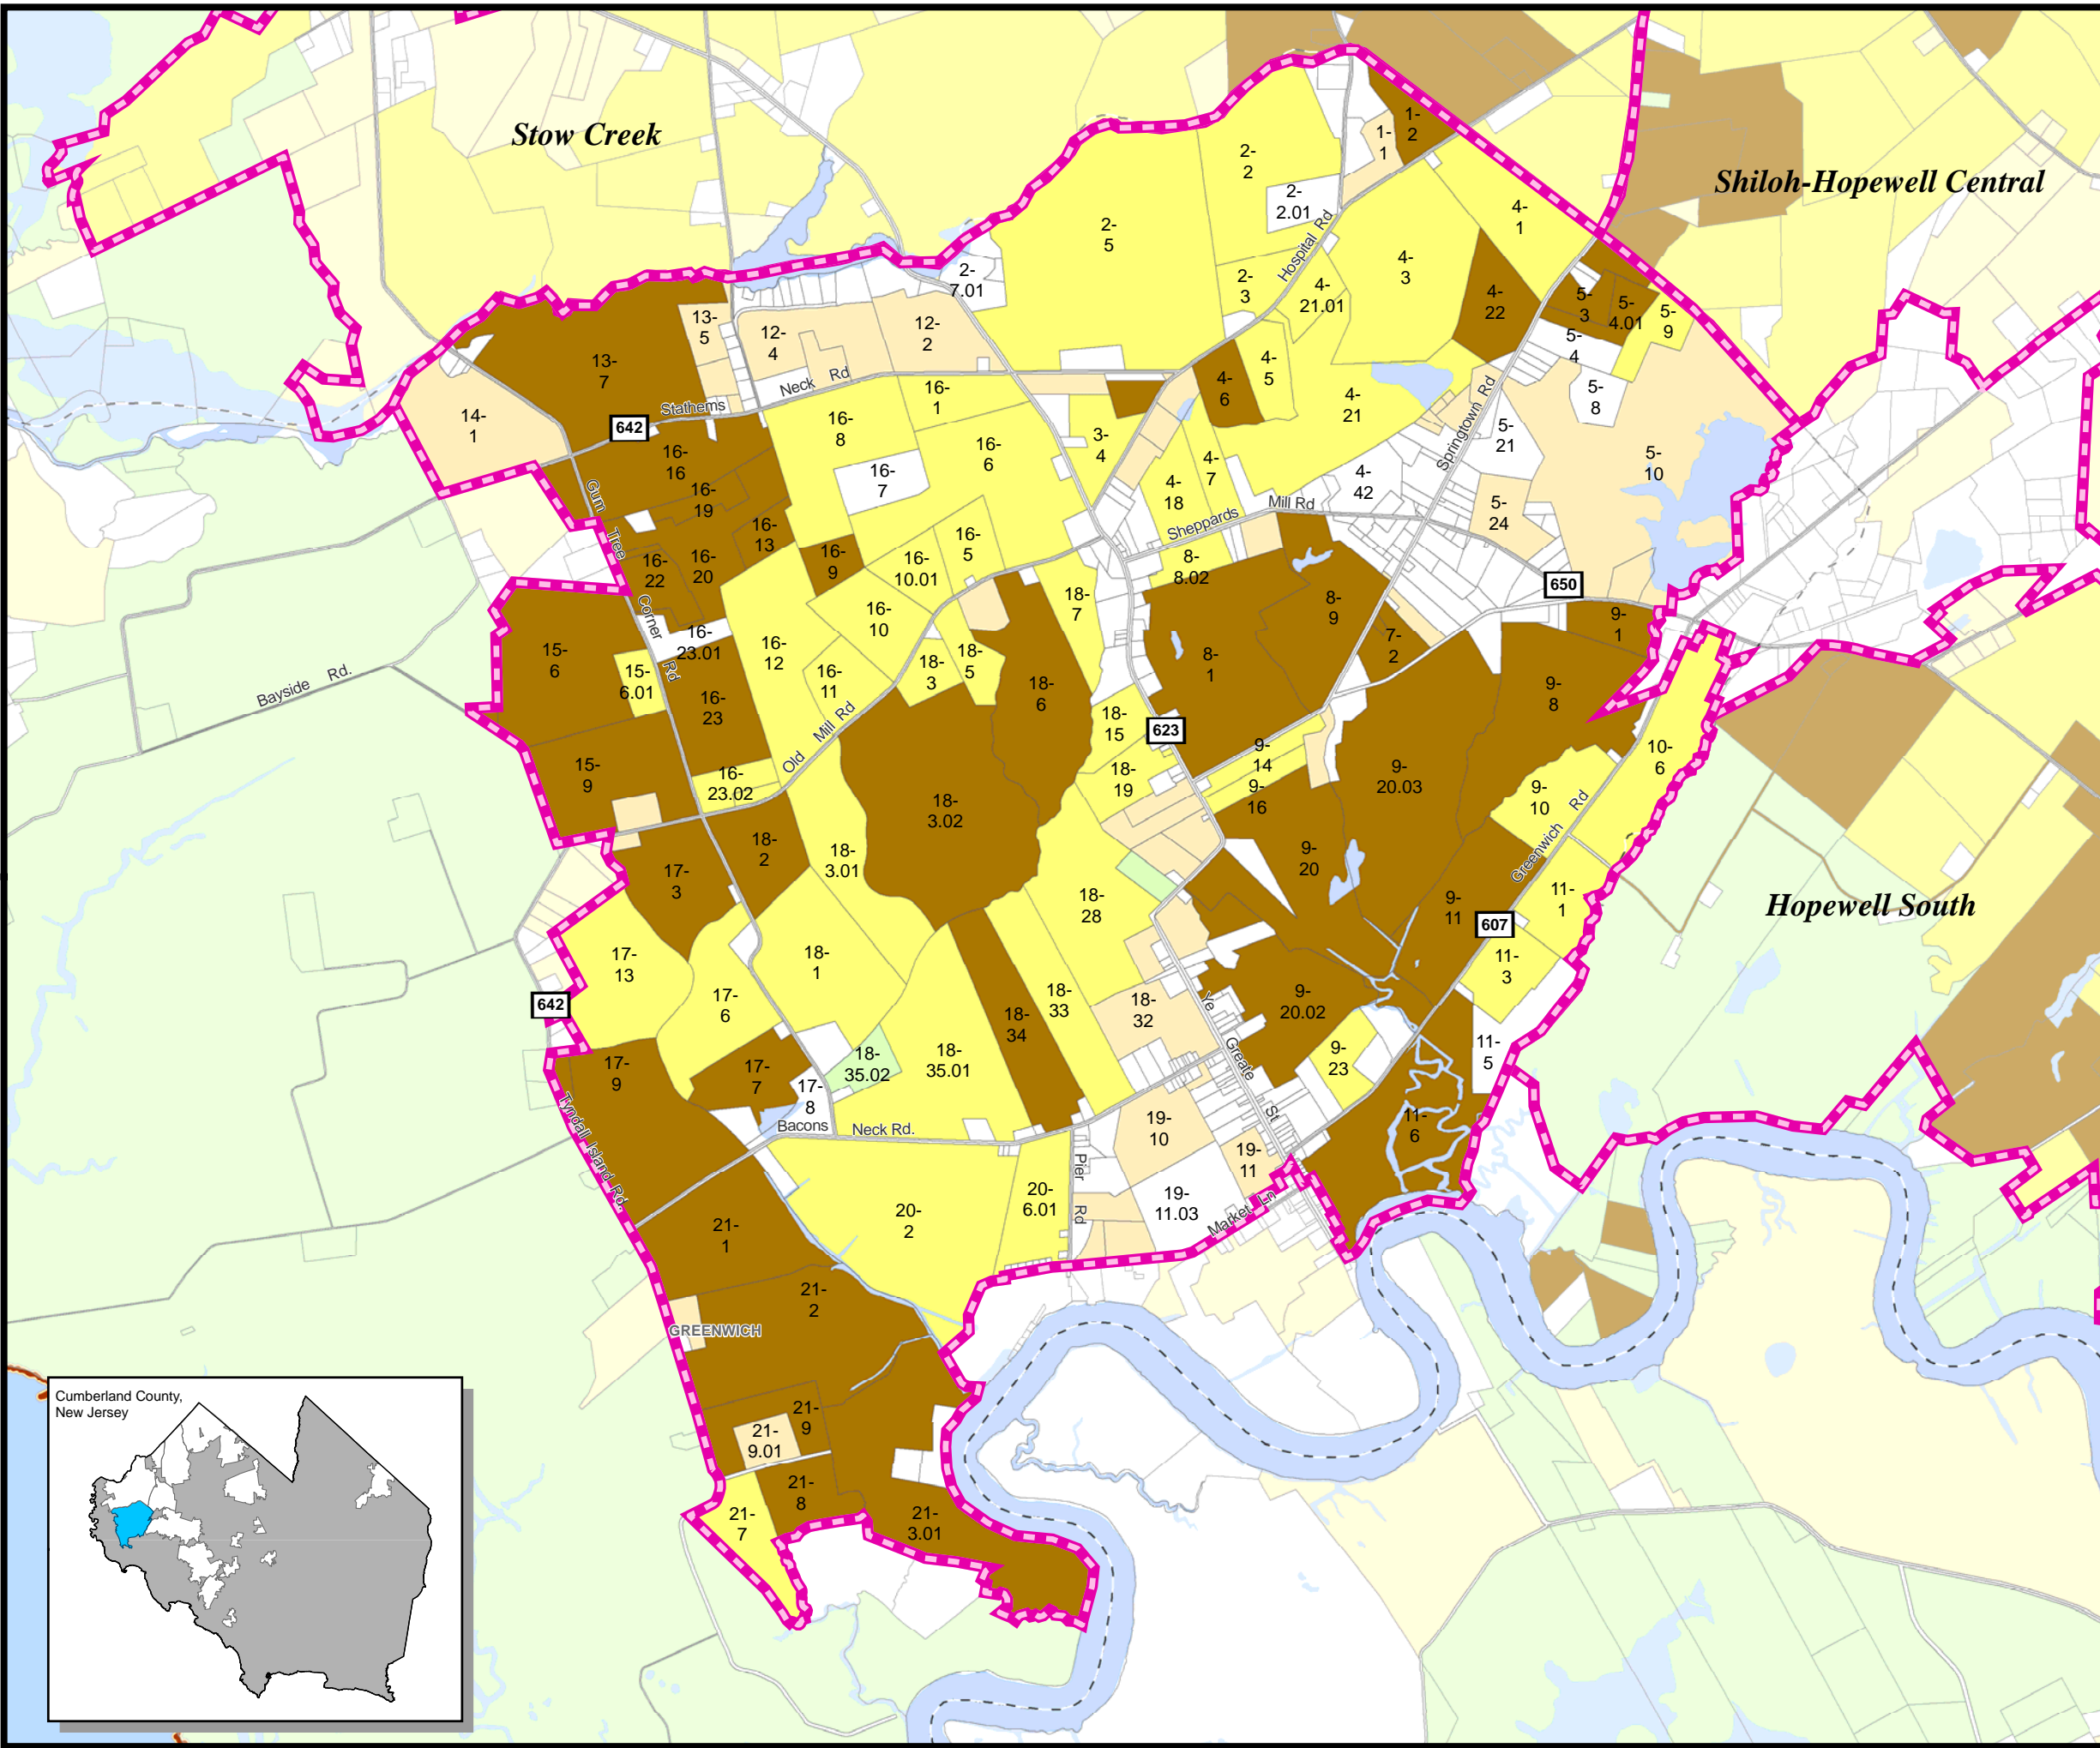

CUMBERLAND COUNTY

Map 17E: Greenwich Project Area

Revised December 2010

Sources: NJDEP, NJDOT, DVRPC, Cumberland Co., SADC.
This map was developed using New Jersey Department of Environmental Protection Geographic Information System digital data, but this secondary product has not been verified by NJDEP and is not state-authorized.